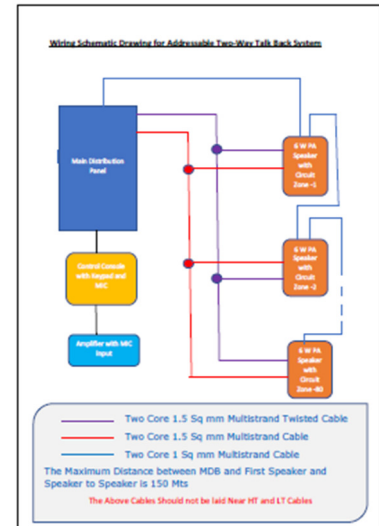

Addressable Talk Back Console

The Addressable Talkback console is used to have a two-way communication in semi-duplex mode between two points in a multi-storied building or a large area. In this system, the speakers are spread over a large area in the zonal basis. The Console has a selector keypad switches with LCD for visual indication.

Product Specifications

- Effective two-way emergency communication system
- Good quality communication with a clarity output
- Built-in with Feather type keypad switches
- Enclosed with attractive enclosure
- Available in Single and Double loop, Each loop with 150 Nos Speakers with Call Switch and Line Matching Transformer

Technical Specifications

Operating Voltage	230 VAC /24 and 5 VDC
Power Requirement	500 VA for a single loop
Audio Input	2 mv
Audio Output	Switched Output 100V from Amplifier
Visual Indication	16 X 2 LCD Module
Number of Speaker per Loop	150 Nos
Cable Distance	Speaker to Speaker 150 Meters maximum
Model Number	RE-65XX